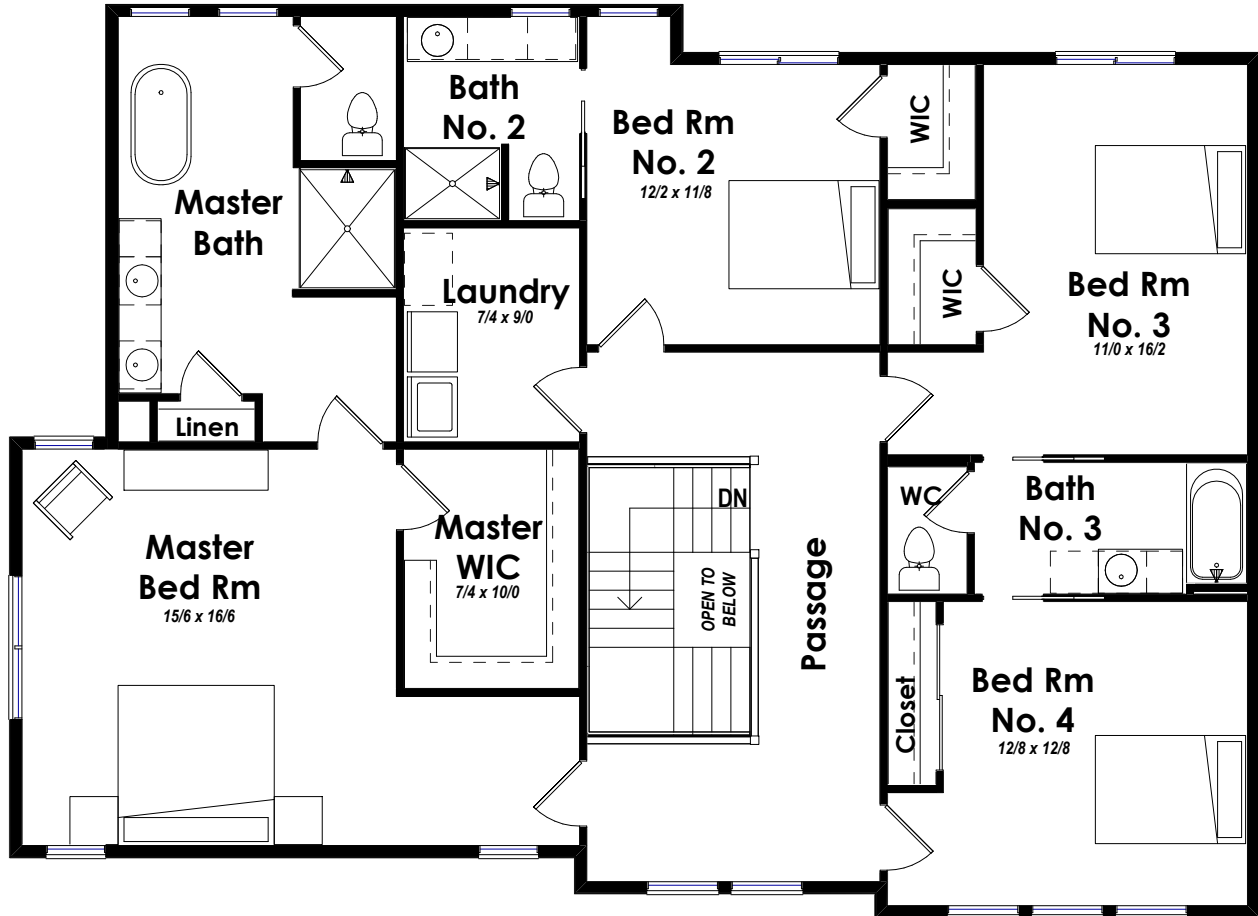

# 3185 Colonial

4 bed / 3.5 bath / 3185 sqft

First Floor

Second Floor

# 3185 Colonial

4 bed / 3.5 bath / 3185 sqft

**1ST FLOOR PLAN**

# 3185 Colonial

4 bed / 3.5 bath / 3185 sqft

**2ND FLOOR PLAN**