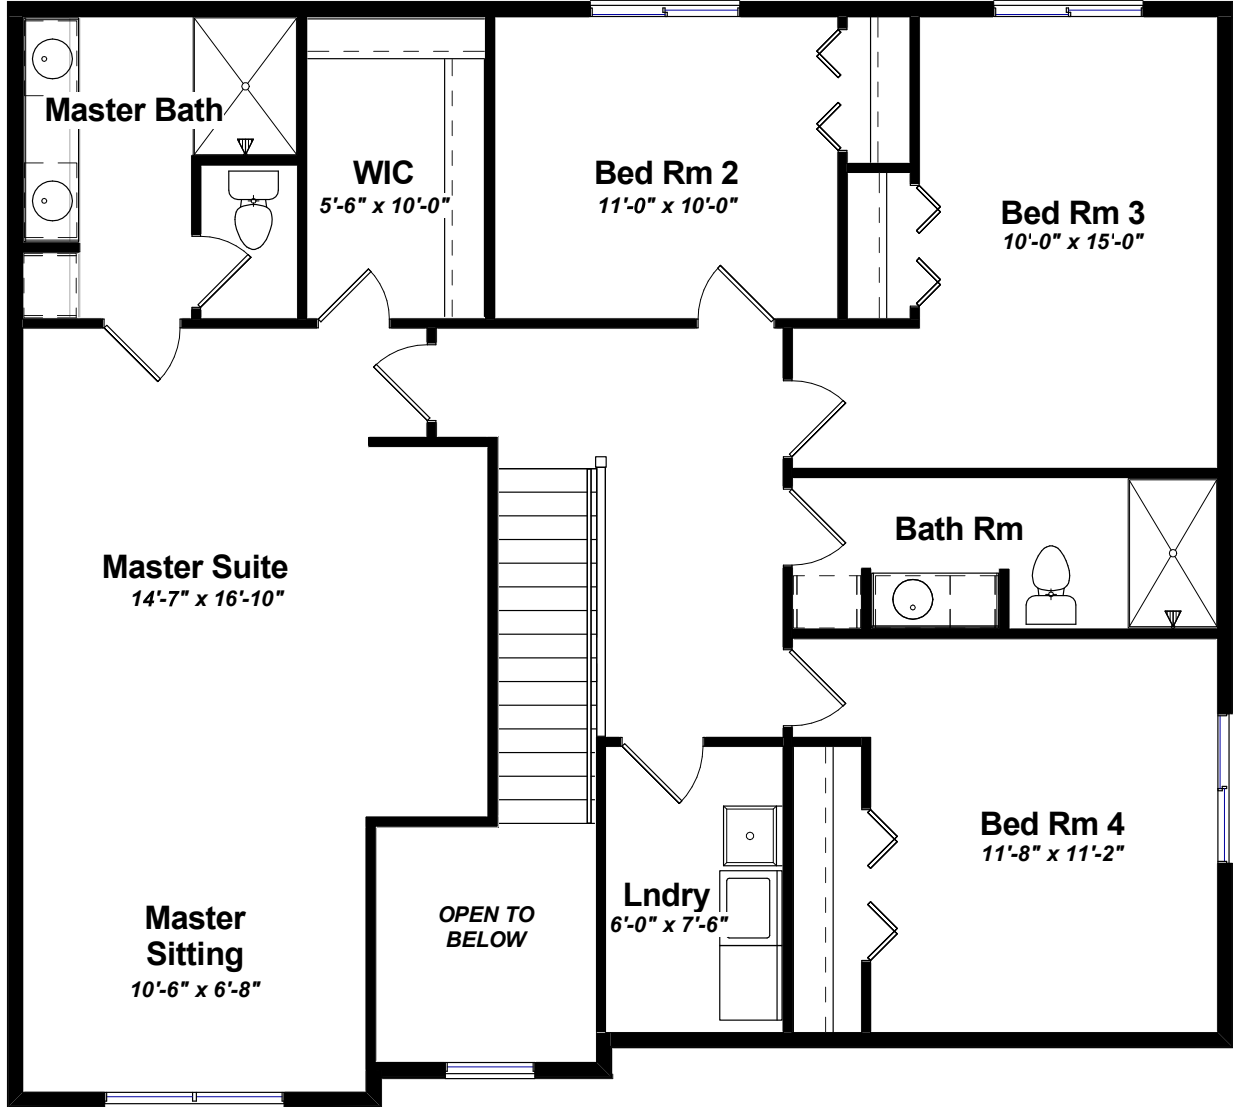

2385 Colonial

4 bed / 2.5 bath / 2385 sqft

Front Elevation : A

First Floor

Second Floor

2385 Colonial

4 bed / 2.5 bath / 2385 sqft

1ST FLOOR PLAN

2385 Colonial

4 bed / 2.5 bath / 2385 sqft

2ND FLOOR PLAN